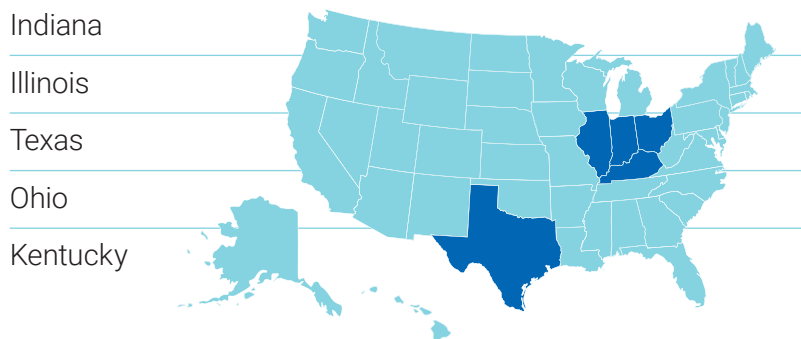

EMPLOYER HIGHLIGHTS

- Community Health Network
- Enterprise Mobility
- IU Health
- Republic Airways
- Vigo County School Corporation

TOP STATES

97%
OVERALL PLACEMENT RATE

\$62,378
AVERAGE FULL-TIME SALARY