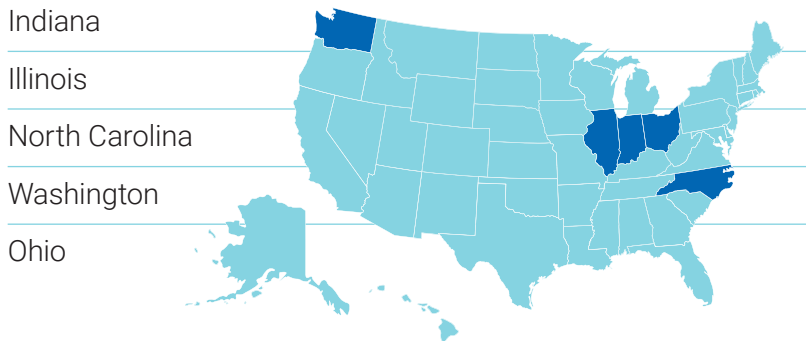

TOP STATES

99%
OVERALL PLACEMENT RATE

$74,572
AVERAGE FULL-TIME SALARY

TOP EMPLOYER
Union Health

57%
STAY IN INDIANA