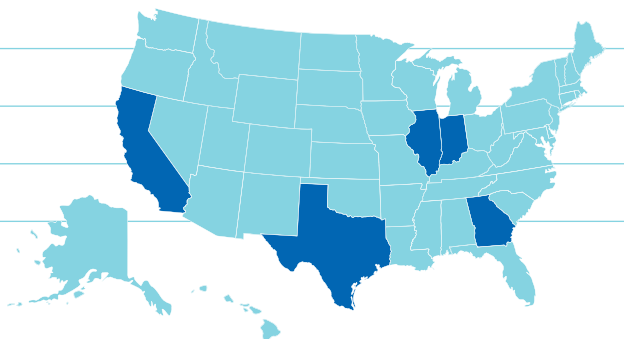

SALARY

Average Full-Time Salary	\$77,284
Median Salary	\$70,000

EMPLOYER HIGHLIGHTS

- Eaton Corp
- Indiana Department of Transportation
- Republic Airways
- Savannah River Nuclear Solutions
- Thompson Thrift

TOP STATES

- Indiana
- Illinois
- California
- Georgia
- Texas

98%

OVERALL PLACEMENT RATE

\$77,284

AVERAGE FULL-TIME SALARY

TOP EMPLOYER

Lorien