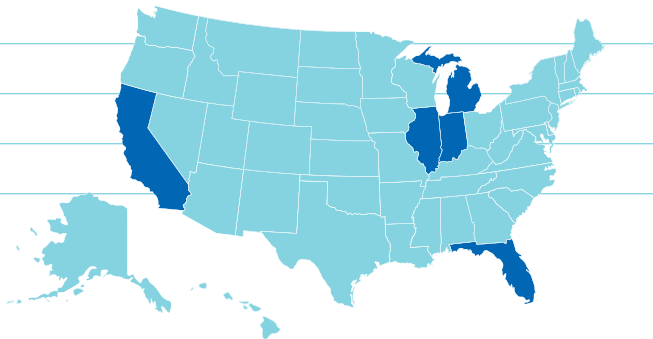

TOP STATES

- Indiana
- Illinois
- Florida
- California
- Michigan

INDIANA STATE
UNIVERSITY

SCOTT COLLEGE OF BUSINESS

98%

OVERALL PLACEMENT RATE

$74,301

AVERAGE FULL-TIME SALARY

TOP EMPLOYER

Enterprise

70%

STAY IN INDIANA