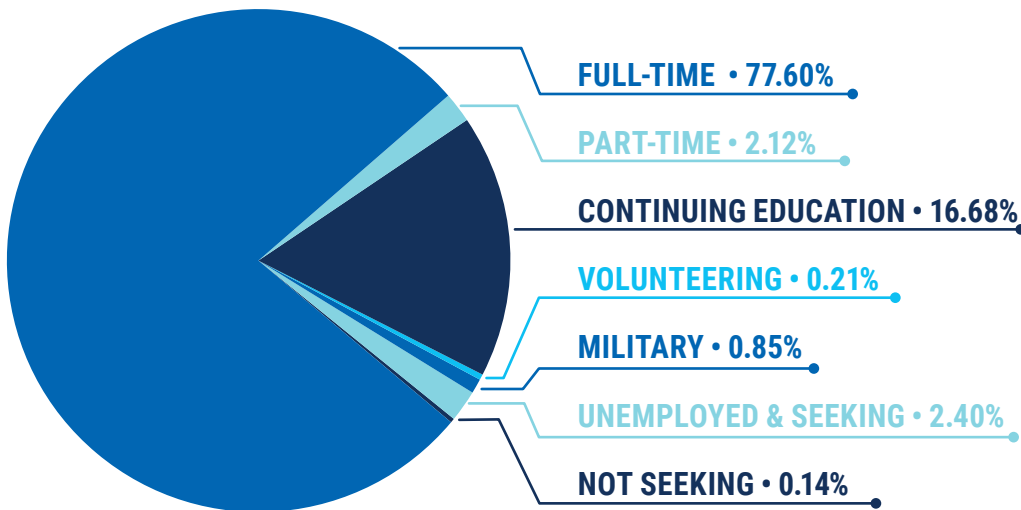

FIRST DESTINATION SURVEY

CLASS OF 2024

EXECUTIVE SUMMARY: The First Destination Report provides data on the post-graduation career outcomes and experiences of recent graduates. The report includes information about undergraduate and graduate students who graduated from Indiana State University in August 2023, December 2023, and May 2024.

The response rate for the class of 2024 is 69.8%

✓ **98%** **PLACEMENT RATE**

$67,643

AVERAGE STARTING SALARY

TOP EMPLOYERS

IU Health
Union Health
Vigo County School Corporation

TOP STATES

Indiana
Illinois
Texas

INDIANA STATE
CAREER CENTER

IndianaState.edu/Career-Center | 812-237-5000

INDIANA STATE
UNIVERSITY