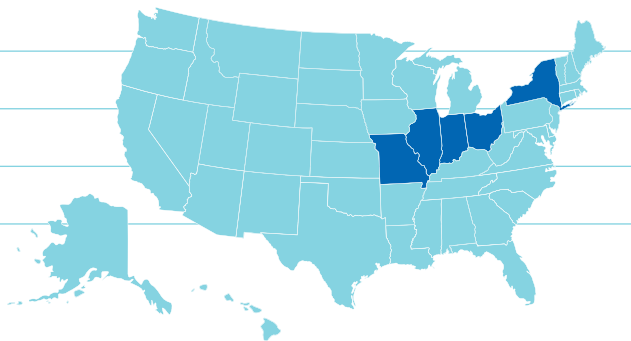

TOP STATES

- Indiana
- Illinois
- New York
- Missouri
- Ohio

96%

OVERALL PLACEMENT RATE

\$51,902

AVERAGE FULL-TIME SALARY

TOP EMPLOYER

Vigo County School Corporation