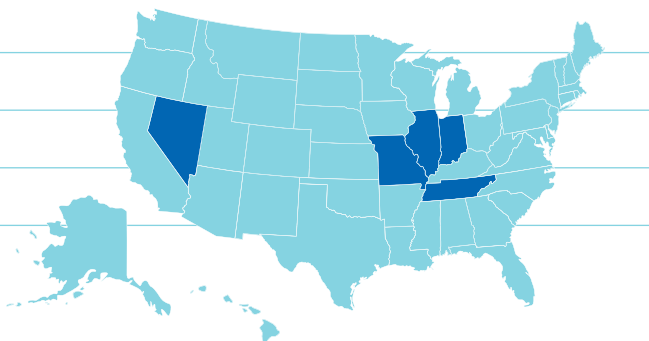

TOP STATES

- Indiana
- Illinois
- Missouri
- Tennessee
- Nevada

98%

OVERALL PLACEMENT RATE

\$58,664

AVERAGE FULL-TIME SALARY

TOP EMPLOYER

Vigo County School Corporation